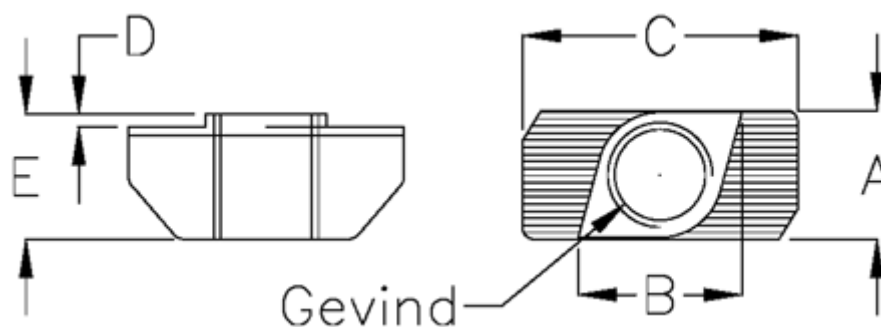

Data Sheet

Article number: 0581421029

Description: Hepco MCS 1-242-1029 T-Nut M4 (slot 10)
M4 (slot 10)

Measures

A	= 9.7
B	= 9.8
C	= 19.5
D	= 3.1
E	= 8.7
Thread	= M4
Weight (kg)	= 0.004